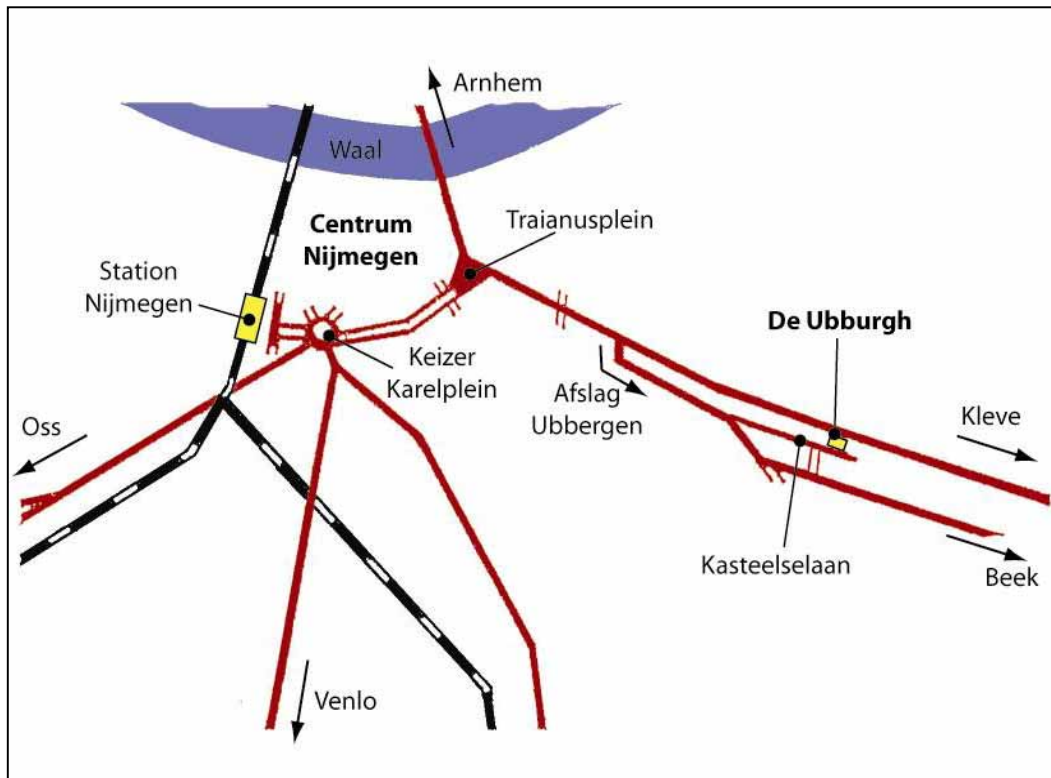

Route description

Dorpshuis "De Ubburgh"
Kasteelselaan 60
Ubbergen

By car:

From the "Traianusplein" in Nijmegen drive in direction "Kleve". Take exit "Ubbergen". See map.

By public transport:

On the central train station take bus 80. Step off at bus stop "De Tol".